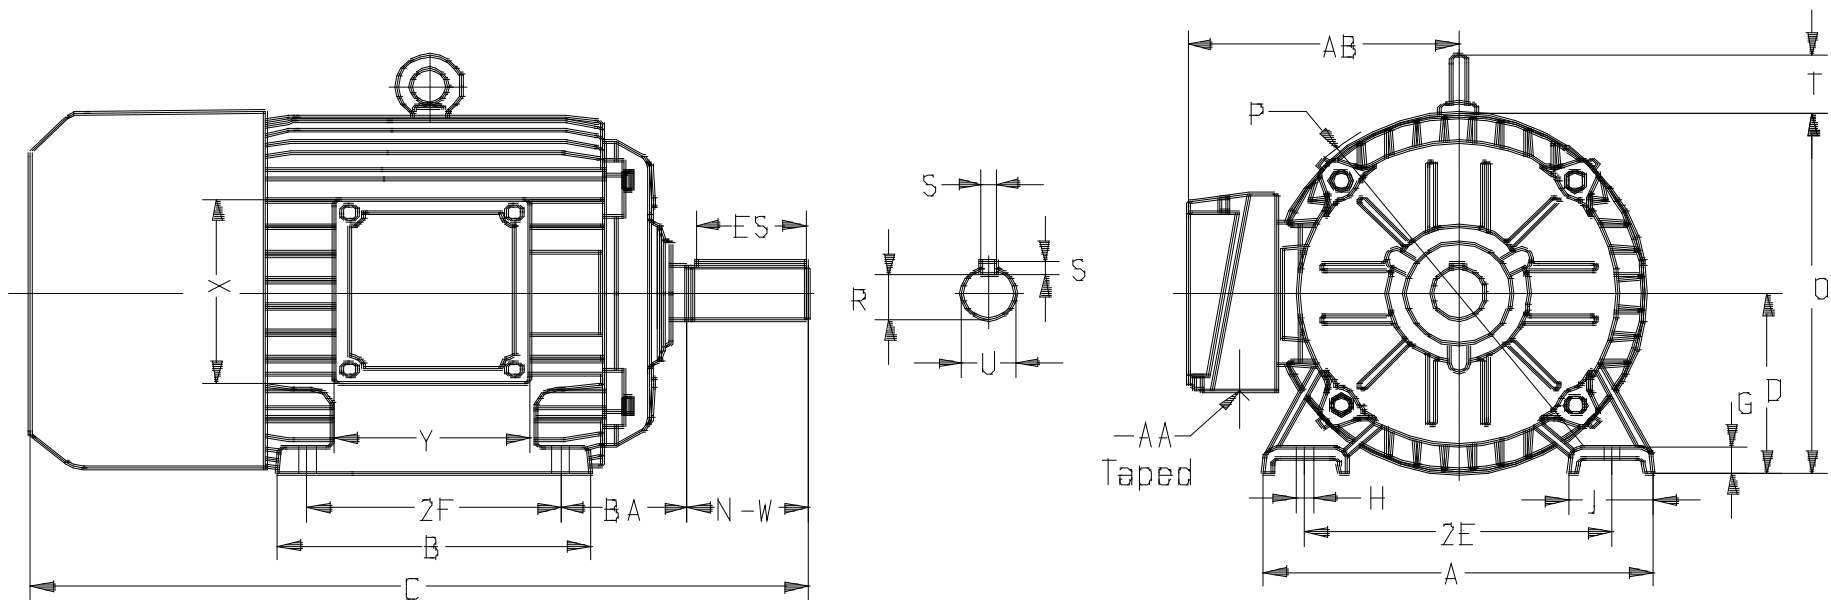

Eline Nema Premium Mounting and overall dimensions
Footed - NEMA Frame - 210T

Frame	Mounting dimensions (inches)												
	A	B	D	2E	2F	H	R	S	U	N-W	AA	BA	ES
213T	10.24	9.60	5.25	8.50	5.50	0.41	1.201	0.312	1.375	3.38	1.00	3.50	2.55
215T	10.24	9.60	5.25	8.50	7.00	0.41	1.201	0.312	1.375	3.38	1.00	3.50	2.55

Frame	Overall dimensions (inches)									
	C	G	J	O	P	T	AB	X	Y	Bearing No
213T	21.38	0.60	2.20	10.97	11.14	2.08	8.92	5.00	5.00	6308/6306 2Z
215T	22.25	0.60	2.20	10.97	11.14	2.08	8.92	5.00	5.00	6308/6306 2Z