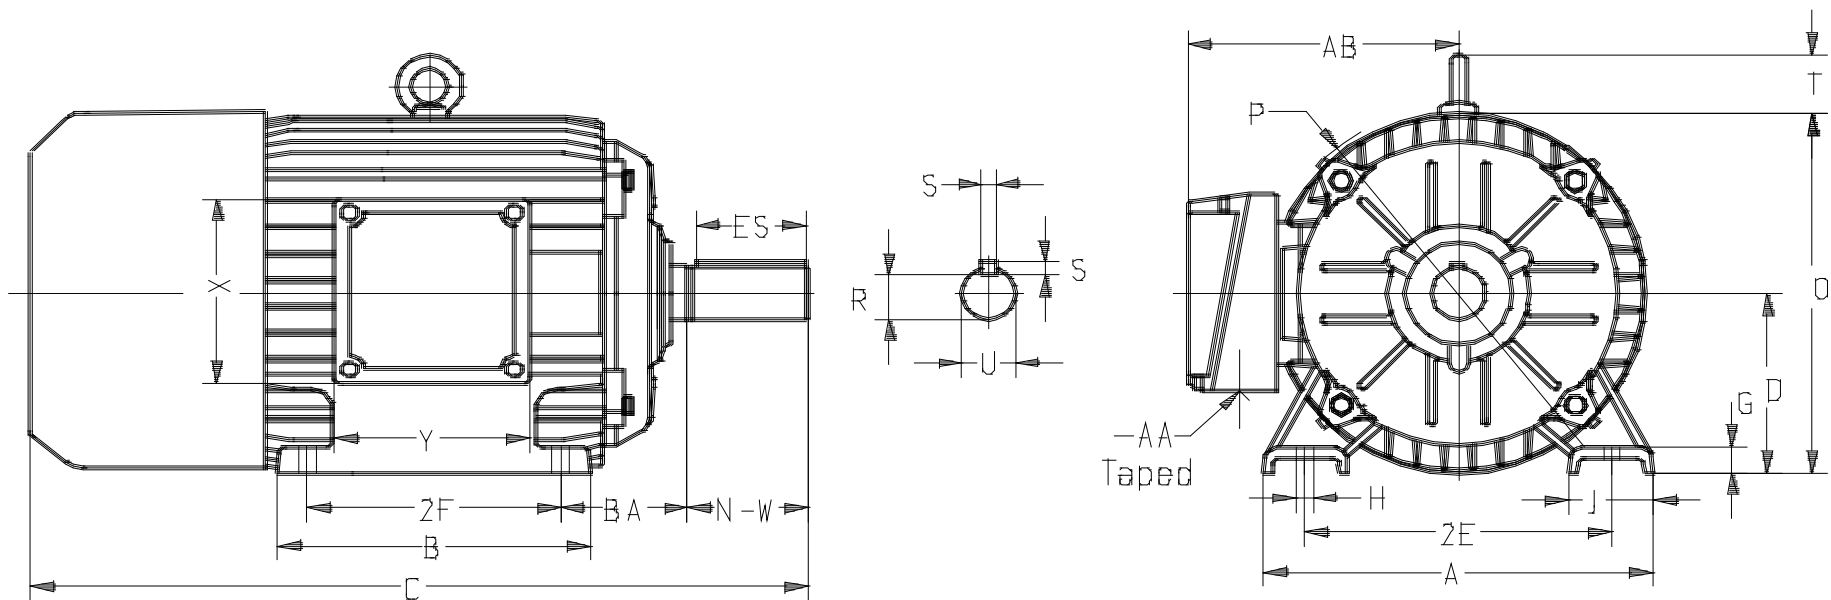

E|line Nema Premium Mounting and overall dimensions  
Footed - NEMA Frame - 180T

Frame	Mounting dimensions (inches)												
	A	B	D	2E	2F	H	R	S	U	N-W	AA	BA	ES
182T	9.00	8.31	4.50	7.50	4.51	0.41	0.986	0.250	1.125	2.75	1.00	2.75	1.94
184T	9.00	8.31	4.50	7.50	5.51	0.41	0.986	0.250	1.125	2.75	1.00	2.75	1.94

Frame	Overall dimensions (inches)									
	C	G	J	O	P	T	AB	X	Y	Bearing No
182T	16.71	0.60	2.13	9.09	9.53	1.77	7.90	5.00	5.00	6306 2Z
184T	16.71	0.60	2.13	9.09	9.53	1.77	7.90	5.00	5.00	6306 2Z