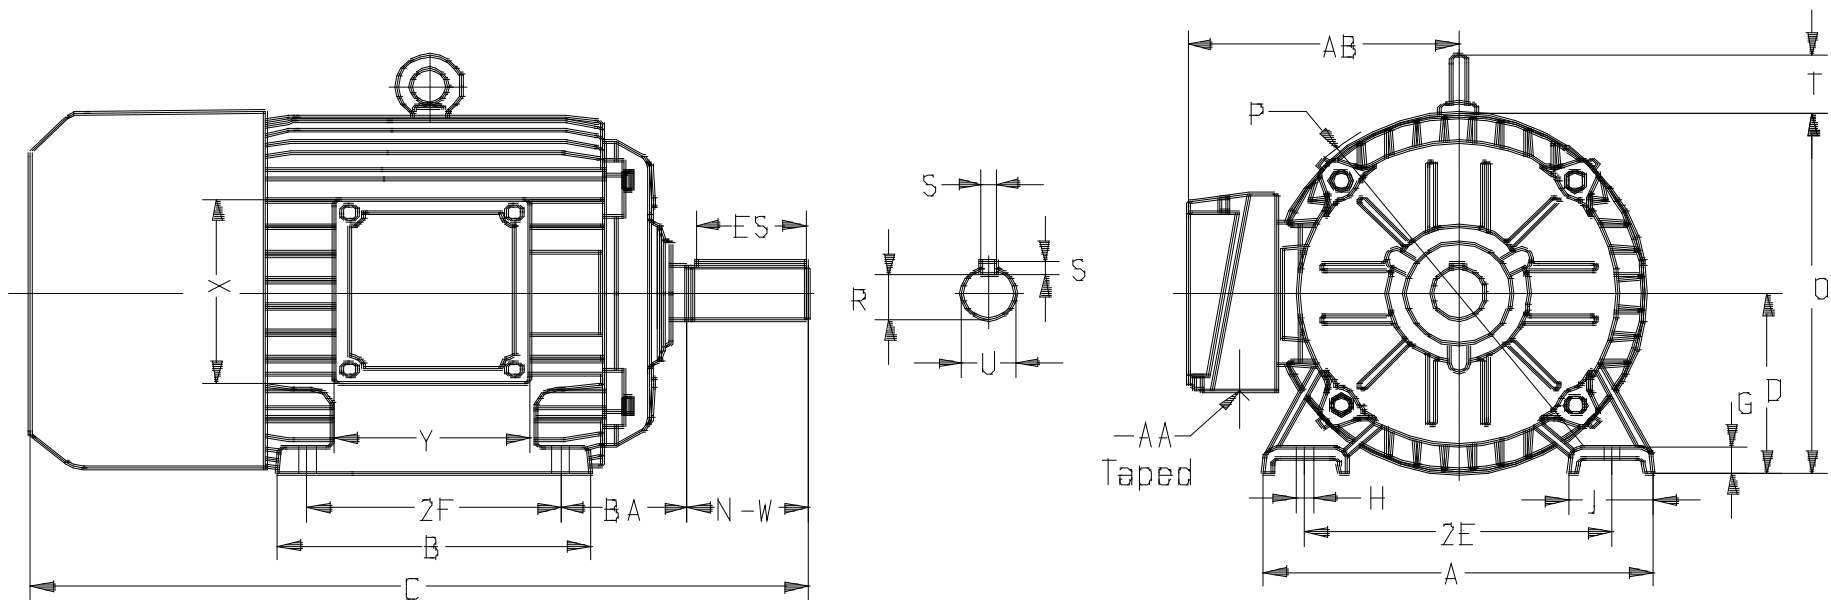

E|line Nema Premium Mounting and overall dimensions
Footed - NEMA Frame - 250T

Frame	Mounting dimensions (inches)												
	A	B	D	2E	2F	H	R	S	U	N-W	AA	BA	ES
254T	12.28	9.92	6.25	10.00	8.25	0.55	1.416	0.375	1.625	4.00	1.25	4.25	3.11
256T	12.28	11.65	6.25	10.00	10.00	0.55	1.416	0.375	1.625	4.00	1.25	4.25	3.11

Frame	Overall dimensions (inches)									
	C	G	J	O	P	T	AB	X	Y	Bearing No
254T	24.10	0.58	2.36	13.18	14.17	2.08	10.08	5.55	5.16	6309 2Z
256T	25.83	0.58	2.36	13.18	14.17	2.08	10.08	5.55	5.16	6309 2Z