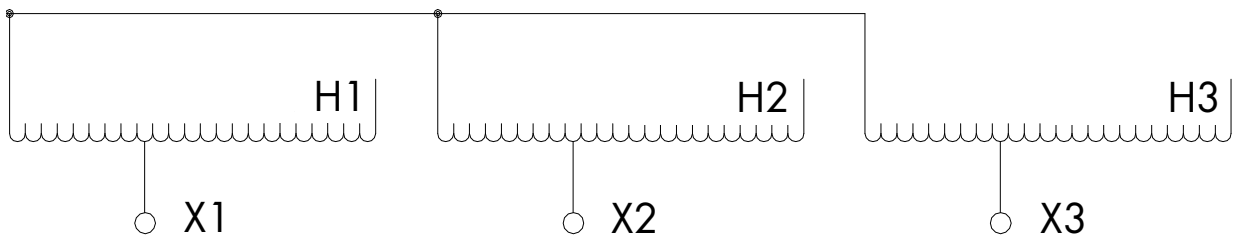

NOTE: Specifications and dimensions subject to change without notice