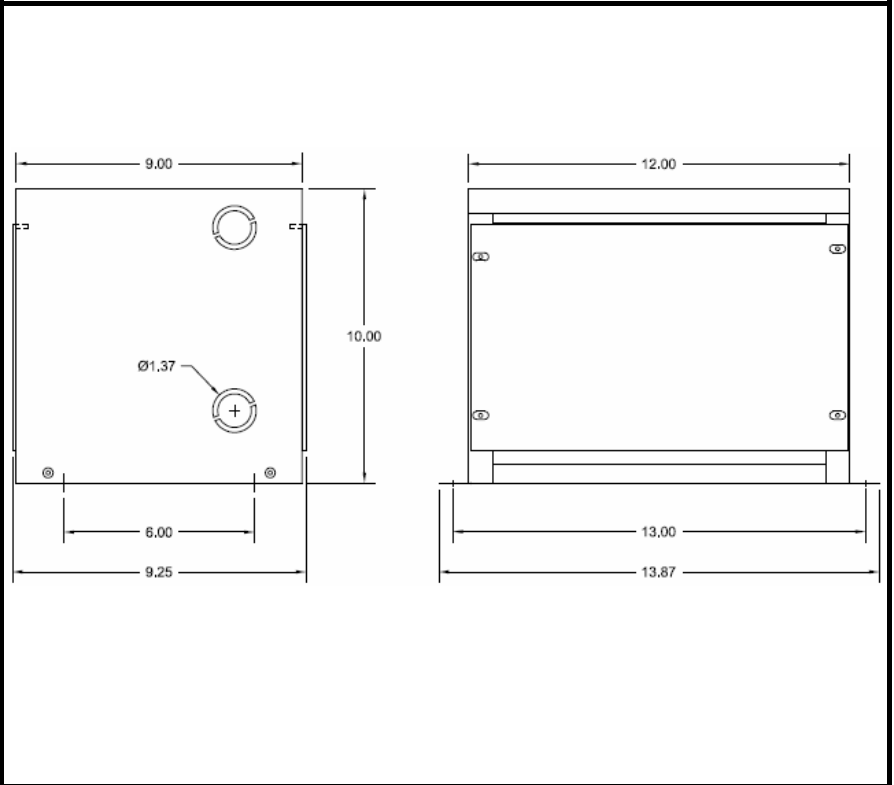

BEAVER ELECTRICAL MACHINERY
 7440 LOWLAND DRIVE, BURNABY, BC, CANADA
 TEL: (604) 431-5000 FAX: (604) 431-5066
 www.beaverelectrical.com

**AVR SERIES
 SPECIFICATION SHEET**

**3 PHASE TRANSFORMER
 TYPE: DRY TYPE
 FLOOR MOUNT**

CAT. NO.: AVR6TH4C
 KVA: 6
 VOLT: 600Y / 208Y
 PHASE: 3
 FREQ: 60 HZ
 WINDING MATL: Copper
 WEIGHT: 55 LBS
 INSUL. CLASS: 185°C
 TEMP. RISE: 115°C
 IZ: 4.0-5.0%
 TAPS: SEE BELOW
 BIL: 10 kV
 ENCLOSURE: NEMA 1
 NEMA 3R with optional kit
 APPROVALS: UL, CSA

OUTLINE DRAWING

WIRING AND CONNECTION DIAGRAM

VOLT	LINE CONN
600	H1, H2, H3
208	X1, X2, X3

NOTE: Specifications and dimensions subject to change without notice