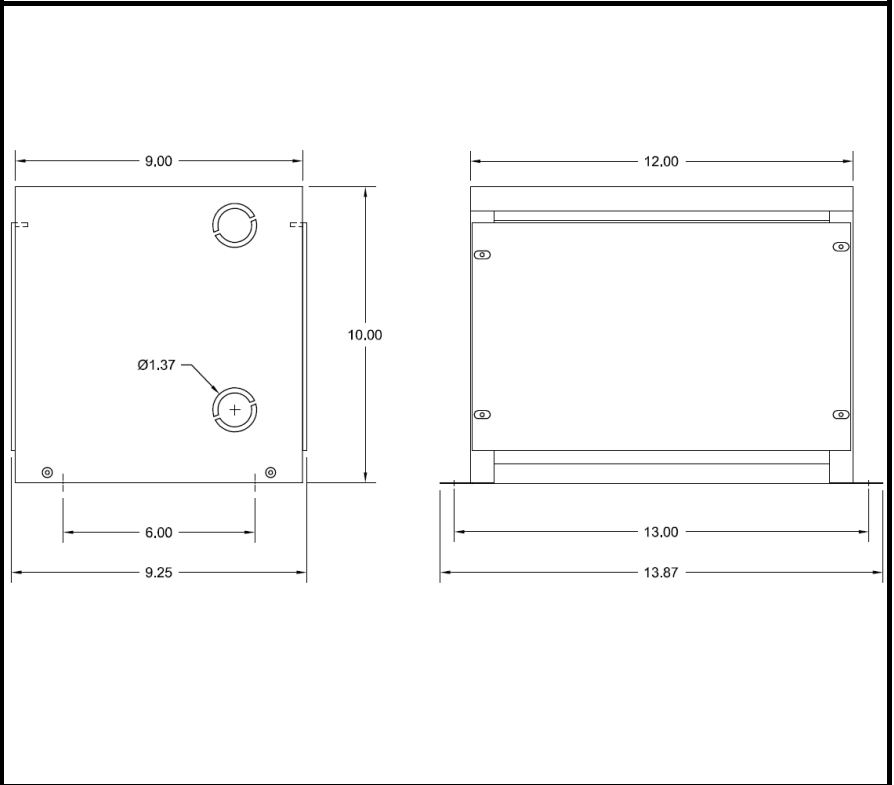

BEAVER ELECTRICAL MACHINERY
 7440 LOWLAND DRIVE, BURNABY, BC, CANADA
 TEL: (604) 431-5000 FAX: (604) 431-5066
 www.beaverelectrical.com

**AVR SERIES
 SPECIFICATION SHEET**

**3 PHASE TRANSFORMER
 TYPE: DRY TYPE
 FLOOR OR WALL MOUNT**

CAT. NO.: AVR3TK4C
 KVA: 3
 VOLT: 600Y / 240Y
 PHASE: 3
 FREQ: 60 HZ
 WINDING MATL: Copper
 WEIGHT: 50 LBS
 INSUL. CLASS: 185°C
 TEMP. RISE: 115°C
 IMPEDANCE: 2.0-3.0%
 BIL: 10 kV
 ENCLOSURE: TYPE 2
 APPROVALS: UL, CSA

OUTLINE DRAWING

WIRING AND CONNECTION DIAGRAM

PRI VOLT		PRI LINE CONN	SEC VOLT		SEC LINE CONN
600		H1, H2, H3	240		X1, X2, X3