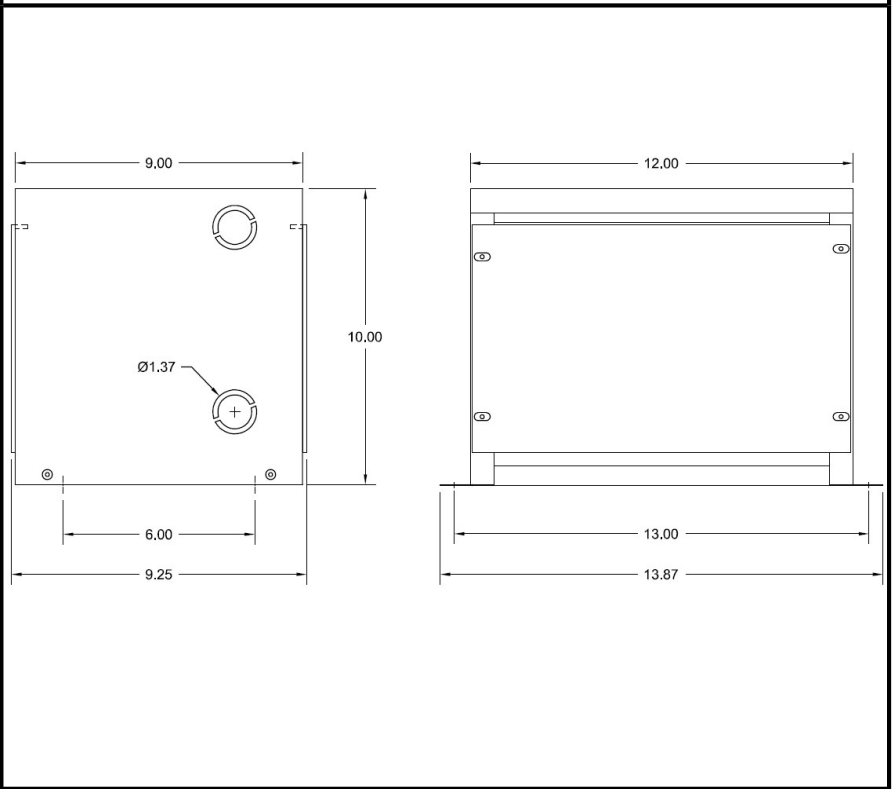

BEAVER ELECTRICAL MACHINERY
7440 LOWLAND DRIVE, BURNABY, BC, CANADA
TEL: (604) 431-5000 FAX: (604) 431-5066
www.beaverelectrical.com

**AVR SERIES
SPECIFICATION SHEET**

**3 PHASE TRANSFORMER
TYPE: DRY TYPE
FLOOR OR WALL MOUNT**

CAT. NO.: AVR3TK24C
KVA: 3
VOLT: 600Y / 220Y
PHASE: 3
FREQ: 60 HZ
WINDING MATL: Copper
WEIGHT: 50 LBS
INSUL. CLASS: 185°C
TEMP. RISE: 115°C
IMPEDANCE: 2.0-3.0%
BIL: 10 kV
ENCLOSURE: TYPE 2
APPROVALS: UL, CSA

OUTLINE DRAWING