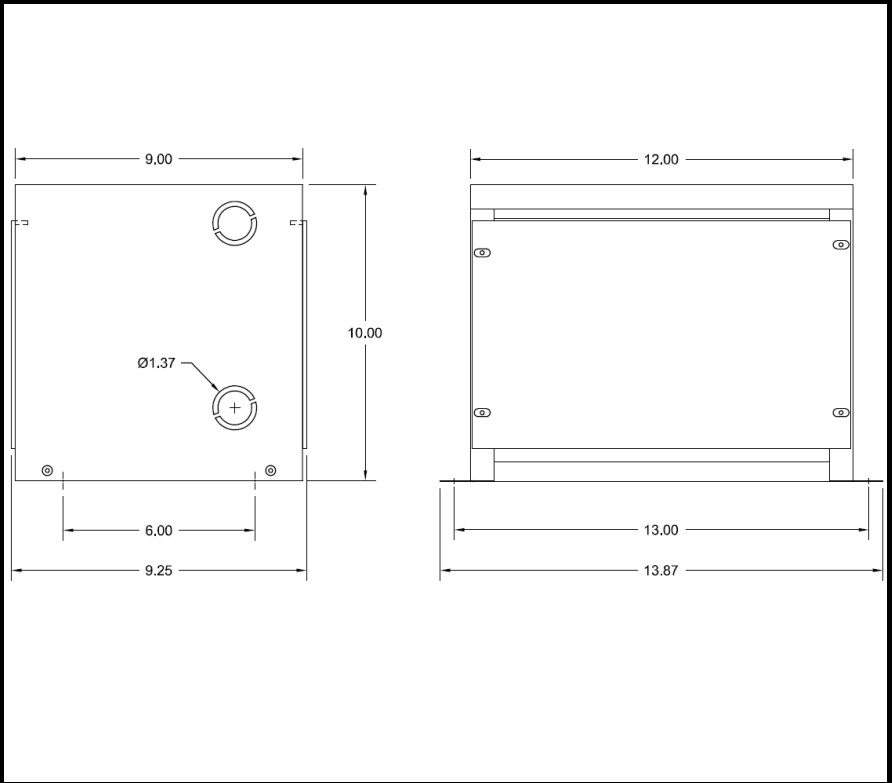

BEAVER ELECTRICAL MACHINERY
 7440 LOWLAND DRIVE, BURNABY, BC, CANADA
 TEL: (604) 431-5000 FAX: (604) 431-5066
 www.beaverelectrical.com

**AVR SERIES
 SPECIFICATION SHEET**

**3 PHASE TRANSFORMER
 TYPE: DRY TYPE
 FLOOR OR WALL MOUNT**

CAT. NO.: AVR3SK4C
 KVA: 3
 VOLT: 480Y / 240Y
 PHASE: 3
 FREQ: 60 HZ
 WINDING MATL: Copper
 WEIGHT: 65 LBS
 INSUL. CLASS: 185°C
 TEMP. RISE: 115°C
 IMPEDANCE: 2.0-3.0%
 BIL: 10 kV
 ENCLOSURE: TYPE 2
 APPROVALS: UL, CSA

OUTLINE DRAWING

WIRING AND CONNECTION DIAGRAM

PRI VOLT		PRI LINE CONN	SEC VOLT		SEC LINE CONN
480		H1, H2, H3	240		X1, X2, X3