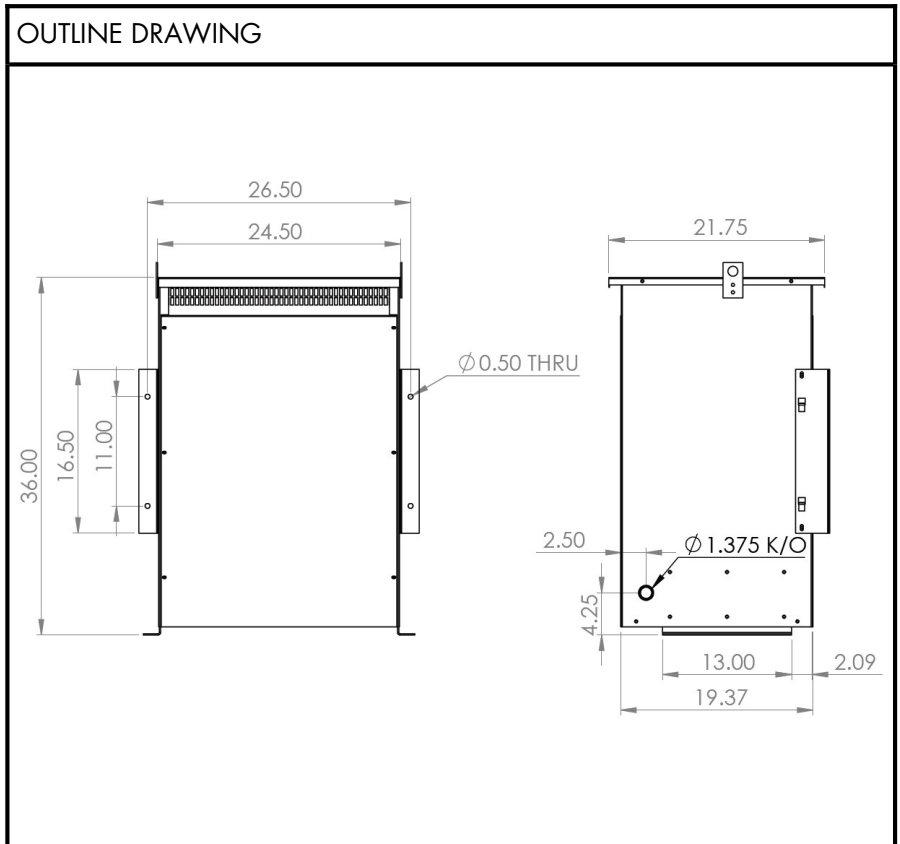

CAT. NO.: AVR150TH4C
 KVA: 150
 VOLT: 600Y/208Y
 PHASE: 3
 FREQ: 60 HZ
 WINDING MATL: Copper
 WEIGHT: 650 LBS
 INSUL. CLASS: 220°C
 TEMP. RISE: 150°C
 TAPS: SEE BELOW
 BIL: 10 kV
 ENCLOSURE: Type 2
 Type 3R with optional kit
 APPROVALS: UL, CSA

WIRING AND CONNECTION DIAGRAM

VOLT	LINE CONN
630	1-1-1
600	2-2-2
575	3-3-3
208	X1, X2, X3

NOTE: Preliminary drawing only.
 Specifications and dimensions subject to change by Beaver's Engineering Dept.