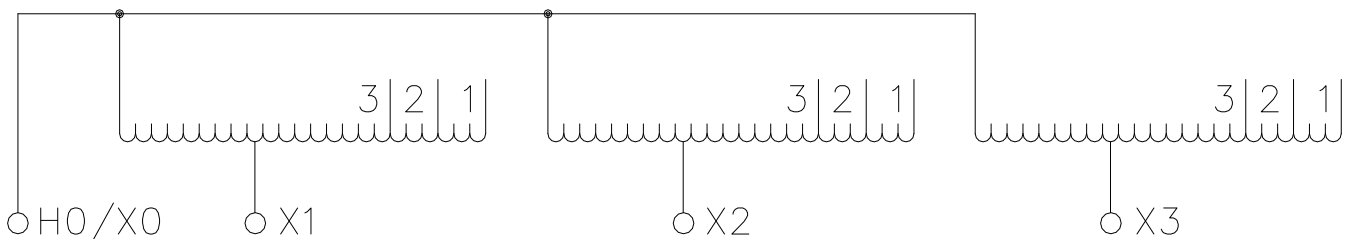

BEAVER ELECTRICAL MACHINERY
 7440 LOWLAND DRIVE, BURNABY, BC, CANADA
 TEL: (604) 431-5000 FAX: (604) 431-5066
 www.beaverelectrical.com

**AVR SERIES
 SPECIFICATION SHEET**

**3 PHASE TRANSFORMER
 TYPE: DRY TYPE**

CAT. NO.: AVR150TH4C
 KVA: 150
 VOLT: 600Y/208Y
 PHASE: 3
 FREQ: 60 HZ
 WINDING MATL: Copper
 WEIGHT: 650 LBS
 INSUL. CLASS: 220°C
 TEMP. RISE: 150°C
 TAPS: SEE BELOW
 BIL: 10 kV
 ENCLOSURE: Type 2
 Type 3R with optional kit
 APPROVALS: UL, CSA

WIRING AND CONNECTION DIAGRAM

VOLT	LINE CONN
630	1-1-1
600	2-2-2
575	3-3-3
208	X1, X2, X3

NOTE: Preliminary drawing only.
 Specifications and dimensions subject to change by Beaver's Engineering Dept.